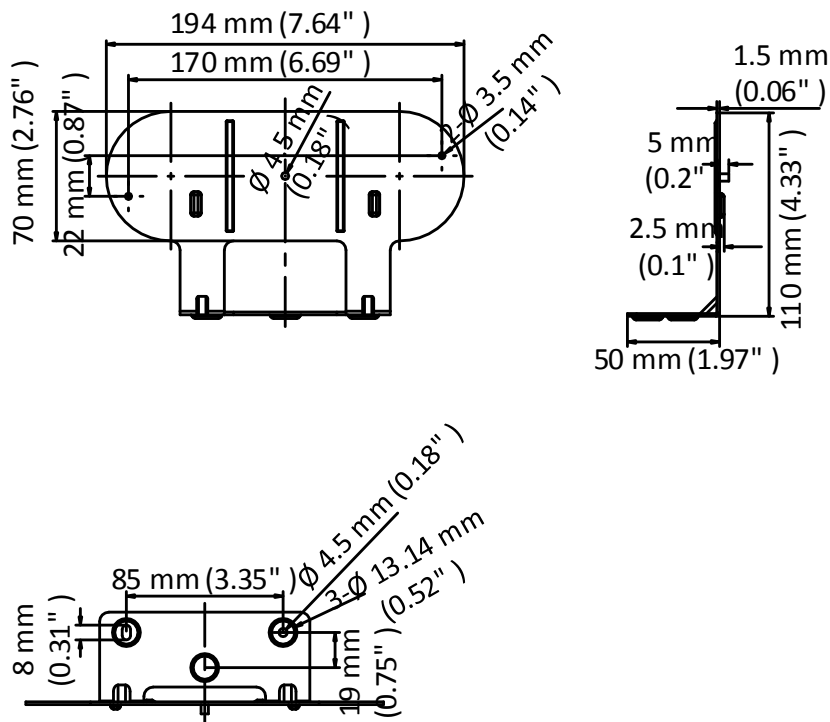

DS-2102ZJ

Wall Mount

Feature

- Steel with surface spray treatment
- Applies to both indoor conditions, and outdoor conditions

Dimension

Available Model

DS-2102ZJ

Parameter

Model	DS-2102ZJ
Parameters	Wall Mount
Appearance	Hikvision Black
Material	Steel
Dimension	194 mm × 110 mm × 50 mm (7.64" × 4.33" × 1.97")
Weight	234 g (0.52 lb.)

Note

- The wall must be capable of supporting at least 3 times as much as the total weight of the camera, and the mount.
- The mount's maximum load capacity is 1.5 kg (3.3 lb.).