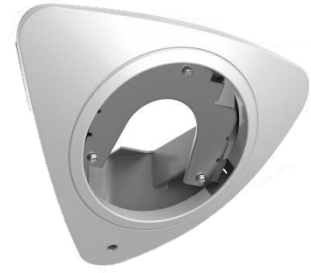

## DS-1274ZJ-DM28

Corner Mounting Bracket for Dome Camera

### Feature

- Aluminum alloy and plastics material with surface spray treatment
- Bottom outlet and side outlet
- Adjustable installation angle

### Dimension

### Parameter

Model	DS-1274ZJ-DM28
Parameters	Corner Mounting Bracket for Dome Camera
Appearance	Hikvision White
Material	Aluminum Alloy and Plastics
Dimension	235.6 mm × 200.6 mm × 96.1 mm (9.27" × 7.89" × 3.78")
Weight	570 g (4.7 lb.)