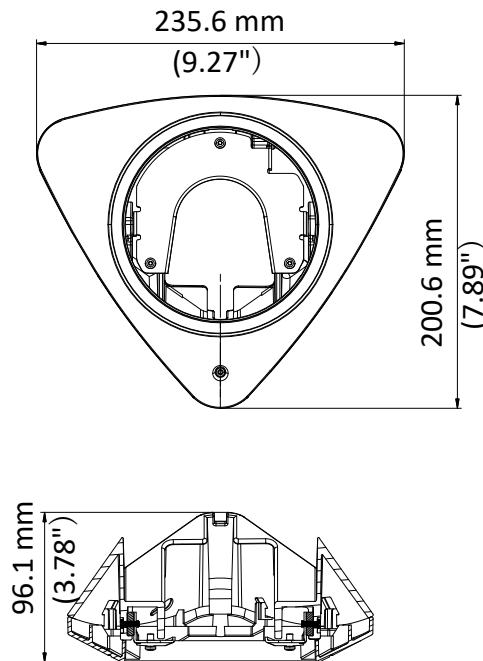

## DS-1274ZJ-DM28

Corner Mounting Bracket for Dome Camera

### Feature

- Aluminum alloy and plastics material with surface spray treatment
- Bottom outlet and side outlet
- Adjustable installation angle

### Dimension

### Parameter

Model	DS-1274ZJ-DM28
Parameters	Corner Mounting Bracket for Dome Camera
Appearance	Hikvision White
Material	Aluminum Alloy and Plastics
Dimension	235.6 mm × 200.6 mm × 96.1 mm (9.27" × 7.89" × 3.78")
Weight	570 g (4.7 lb.)