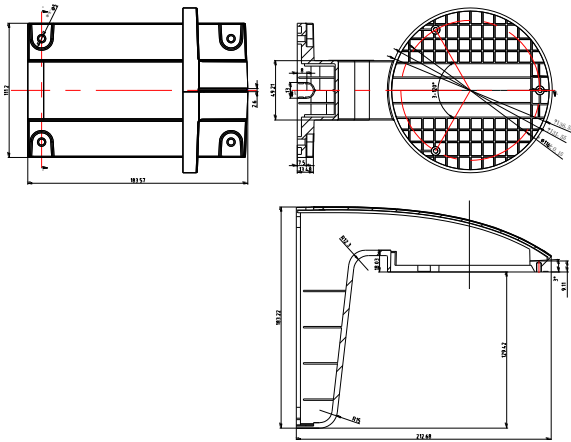

DS-1258ZJ-L

Wall Mount Bracket

Features:

- Good toughness and strength
- Beautiful design with wire outlet hole
- Coordination with small and nice appearance

Dimension:

Order model:

DS-1258ZJ-L

Parameters

Model	DS-1258ZJ-L
Parameters	Wall Mount Bracket
Color	Hik white
Feature	Suitable for dome camera
Material	Plastic
Dimension	136×183×213mm
Weight	260g

Notice:

- Pay attention to the application range when select bracket
- Pay attention to the color matching when select bracket
- The bracket should be installed on flat wall
- The wall must be capable of supporting more than 3 times the total load of the camera and the mount.
- The maximum load capacity of the mount is 2.0KG