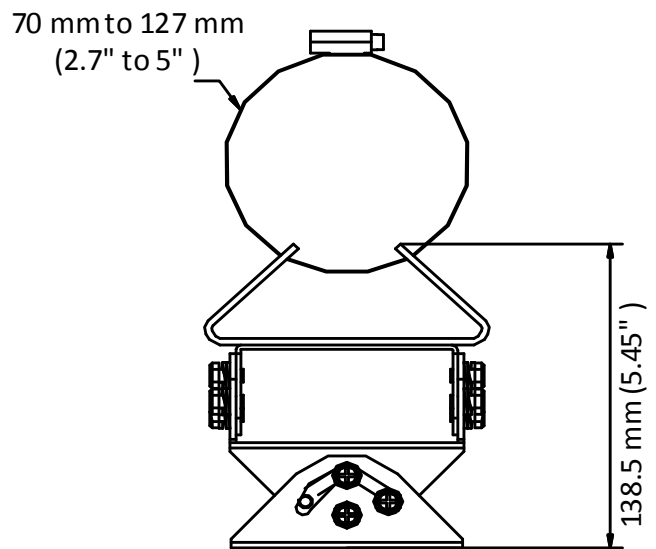

### Horizontal Pole Mount

#### Dimension

#### Parameter

Model	DS-1214ZJ-T
Parameters	PT Joint
Appearance	Hikvision White
Material	Steel and Stainless Steel
Dimension	194 mm × 117 mm × 138.5 mm (7.64" × 4.61" × 5.45")
Weight	1900 g (4.19 lb.)

#### Note

- The waterproof rubber is necessary for the outdoor application.
- The pole must be capable of supporting at least 3 times as much as the total weight of the camera, and the mount.
- The joint's maximum load capacity is 6 kg (13.2 lb.).