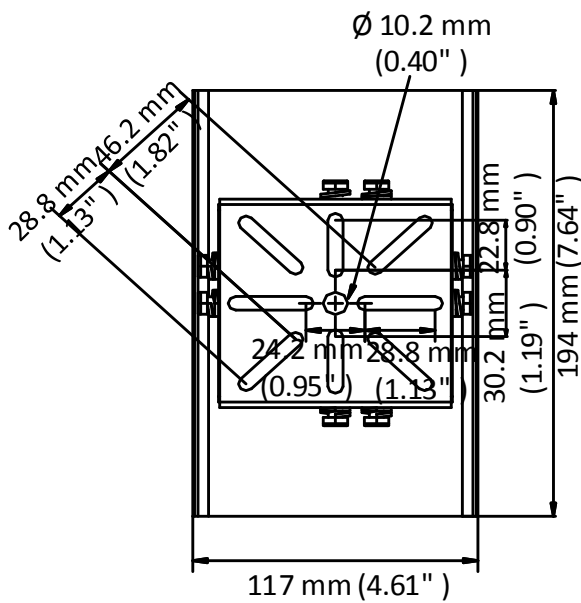

### Horizontal Pole Mount

#### Dimension

#### Parameter

Model	DS-1214ZJ-T
Parameters	PT Joint
Appearance	Hikvision White
Material	Steel and Stainless Steel
Dimension	194 mm × 117 mm × 138.5 mm (7.64" × 4.61" × 5.45")
Weight	1900 g (4.19 lb.)

#### Note

- The waterproof rubber is necessary for the outdoor application.
- The pole must be capable of supporting at least 3 times as much as the total weight of the camera, and the mount.
- The joint's maximum load capacity is 6 kg (13.2 lb.).