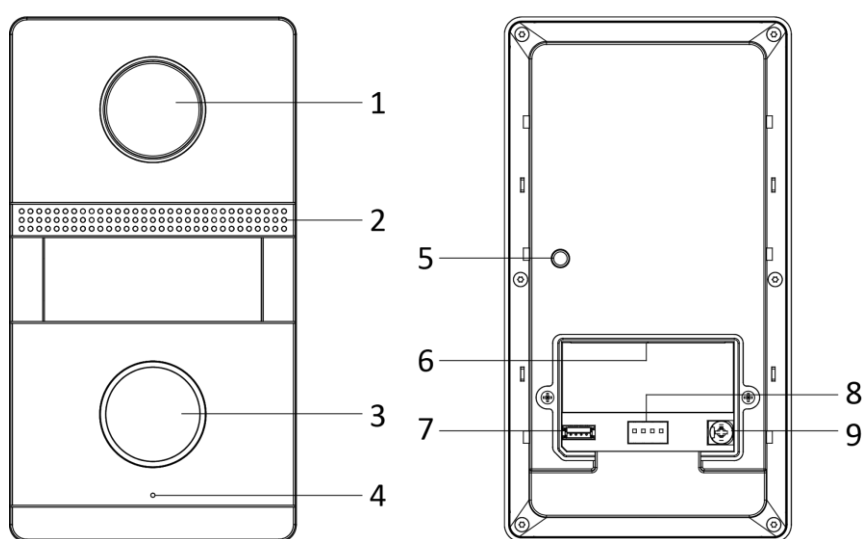

Lock control	2 relays, Max. to 30 VDC, 2 A
Door contact input	2
DIP switch	4
General	
Button	1
Installation	Flush mounting
Indicator	/
Weight	Net weight: 355.2 g Gross weight: 508.1 g
Protective level	IP65, IK7
Working temperature	-30 °C to +60 °C (-22 °F to 140 °F)
Working humidity	10% to 90%
Dimension (W × H × D)	150 mm × 82 mm × 23.5 mm (5.91" × 3.23" × 0.93")
Battery	/
Power supply	48 VDC, 0.5 A
Application environment	Outdoor
Power consumption	≤ 12 W

▪ **Physical Interface**

No.	Description	No.	Description
1	Camera	6	Terminals
2	Loudspeaker	7	Debugging Port
3	Call Button	8	DIP Switch
4	Microphone	9	Volume Adjust
5	TAMPER		

▪ **Available Model**

DS-KV1101-ME2/Flush

DS-KV1101-ME2/Flush/DS-KIS101