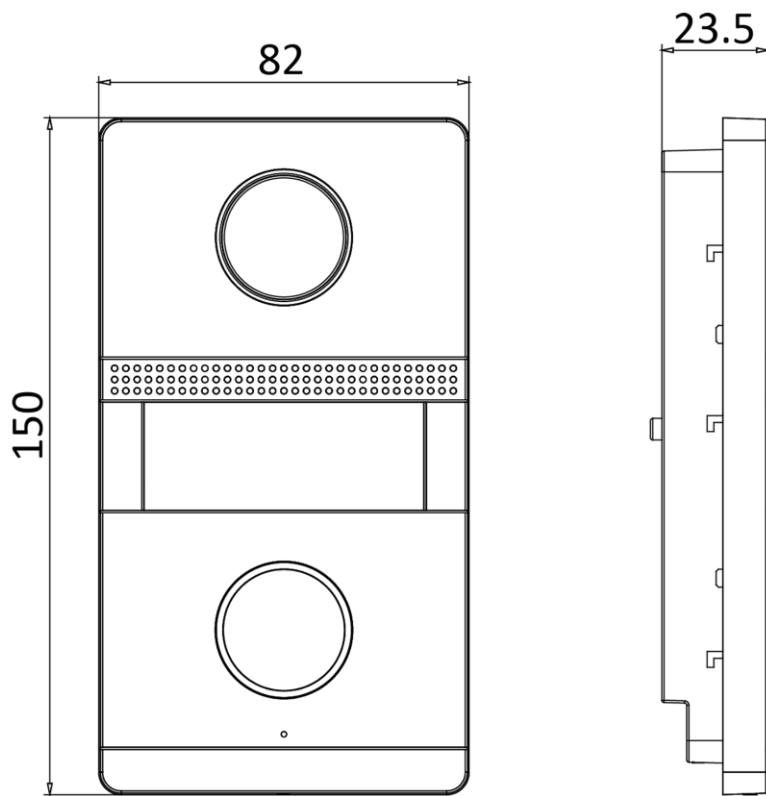

▪ Specification

System parameters	
Operation system	Embedded Analog operation system
ROM	/
RAM	/
Processor	/
Display parameters	
Screen size	/
Operation method	/
Type	/
Resolution	/
Video parameters	
Lens	Low Illumination 2 MP HD IR Camera
Resolution	Main stream : 1920 × 1080 Sub stream : 720 × 480
FOV	Horizontal: 100°, Vertical: 69°
Wide dynamic range (WDR)	Support
Supplement light	White light supplement
Video compression standard	/
Audio parameters	
Audio input	Built-in omnidirectional microphone
Audio compression standard	/
Audio output	Built-in loudspeaker (More than 85 dB within 20 cm)
Audio compression bitrate	/
Audio quality	/
Volume adjustment	Adjustable with screwdriver
Capacity	
User capacity	/
Face capacity	/
Card capacity	/
Linked network camera capacity	/
Network parameters	
Network protocol	/
Wi-Fi	/
Bluetooth	/
3G/4G	/
Device interfaces	
Alarm input	4
Network interface	/
TAMPER	1
Exit button	2
RS-485	/
USB	/
Wiegand	/
TF card	/
Alarm output	/

Lock control	2 relays, Max. to 30 VDC, 2 A
Door contact input	2
DIP switch	4
General	
Button	1
Installation	Flush mounting
Indicator	/
Weight	Net weight: 355.2 g Gross weight: 508.1 g
Protective level	IP65, IK7
Working temperature	-30 °C to +60 °C (-22 °F to 140 °F)
Working humidity	10% to 90%
Dimension (W × H × D)	150 mm × 82 mm × 23.5 mm (5.91" × 3.23" × 0.93")
Battery	/
Power supply	48 VDC, 0.5 A
Application environment	Outdoor
Power consumption	≤ 12 W

▪ **Physical Interface**

No.	Description	No.	Description
1	Camera	6	Terminals
2	Loudspeaker	7	Debugging Port
3	Call Button	8	DIP Switch
4	Microphone	9	Volume Adjust
5	TAMPER		

▪ **Available Model**

DS-KV1101-ME2/Flush

DS-KV1101-ME2/Flush/DS-KIS101

▪ Dimension

Unit:mm

Headquarters

No.555 Qianmo Road, Binjiang District,
Hangzhou 310051, China
T +86-571-8807-5998
www.hikvision.com

Follow us on social media to get the latest product and solution information.