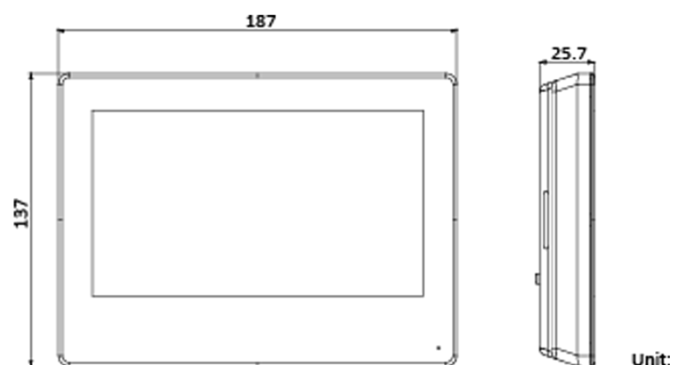

Device interfaces	
Alarm input	8
Network interface	1 RJ-45 10/100 Mbps self-adaptive
TAMPER	/
RS-485	1
TF card	Reserved
Alarm output	1 relay output, 1 alarm output
Power interface	1

General	
Button	/
Installation	Surface mounting
Indicator	/
Weight	Without package: 419.3 g With package: 694 g
Protective level	/
Working temperature	-10 ° C to 50 ° C (14 ° F to 122 ° F)
Working humidity	10% to 90%

Dimensions	187 mm × 137 mm × 25.7 mm (7.36" × 5.39" × 1.01")
Battery	/
Power supply	IEEE802.3af, standard PoE 12 VDC, 1 A
Application environment	Indoor
Power consumption	≤ 8 W
Language	English, French, Portuguese (Brazil), Spanish, Russian, German, Italian, Polish, Arabic, Turkish, Vietnamese, Hungarian, Dutch, Romanian, Czech, Bulgarian, Ukrainian, Croatian, Serbian, Greek, Norwegian, Danish

Available Model

DS-KH9310-WTE1(B)

Dimension

Headquarters

No.555 Qianmo Road, Binjiang District,
Hangzhou 310051, China
T +86-571-8807-5998
www.hikvision.com

Follow us on social media to get the latest product and solution information.