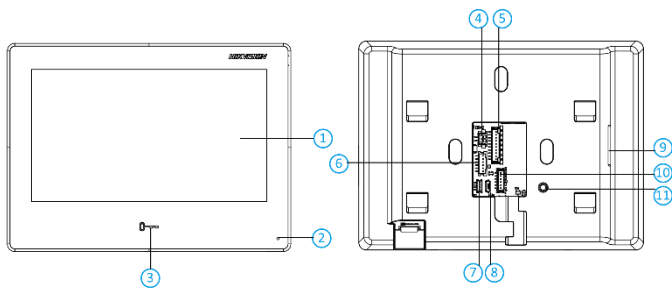

DS-KH9310-WTE1(B)

Video Intercom Network Indoor Station

Key Feature

- 7-inch colorful touch screen with resolution 1024 × 600
- Supports Android app installation
- Open platform for the third-party software integration
- Video intercom & live view on mobile phone all-day
- Built-in Hik-Connect for all-in-one management
- Receives 7 seconds of video verification from alarm systems

Physical Interface

No.	Description	No.	Description
1	Screen	7	Debugging Port
2	Microphone	8	microUSB Interface
3	Unlock Button	9	Loudspeaker
4	Power Supply Interface	10	Reserved
5	Alarm Terminals	11	TAMPER
6	RS-485/Relay Interface	12	Network Interface

Specification

System parameters	
Operating system	Embedded Android operation system
ROM	8 GB Emmc
RAM	2 GB
CPU	Embedded processor
Display parameters	
Screen size	7-inch
Operation method	Capacitive touch screen
Type	Colorful TFT
Resolution	1024 × 600
Video parameters	
Lens	/
Resolution	/
FOV	/
WDR	/
Video compression standard	/
Focal length	/

Dimensions	187 mm × 137 mm × 25.7 mm (7.36" × 5.39" × 1.01")
Battery	/
Power supply	IEEE802.3af, standard PoE 12 VDC, 1 A
Application environment	Indoor
Power consumption	≤ 8 W
Language	English, French, Portuguese (Brazil), Spanish, Russian, German, Italian, Polish, Arabic, Turkish, Vietnamese, Hungarian, Dutch, Romanian, Czech, Bulgarian, Ukrainian, Croatian, Serbian, Greek, Norwegian, Danish