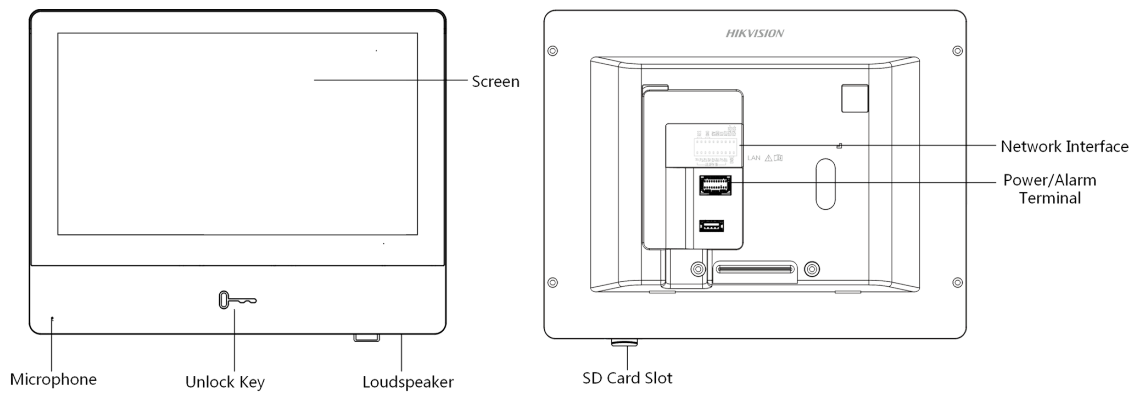

Physical Appearance

Available Model

DS-KH8350-WTE1