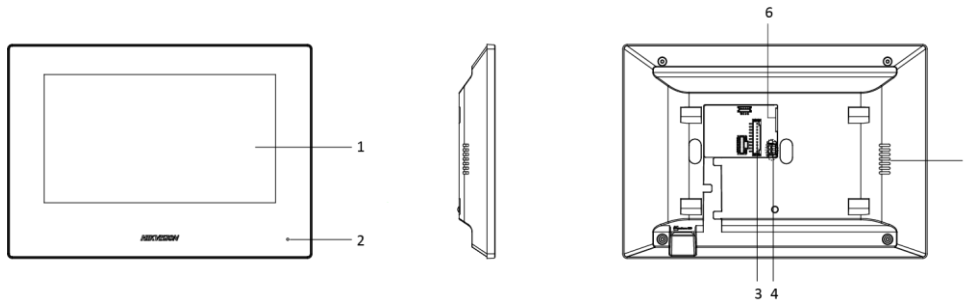

Available Model

DS-KH6320-WTE2(-W)

Physical Interface