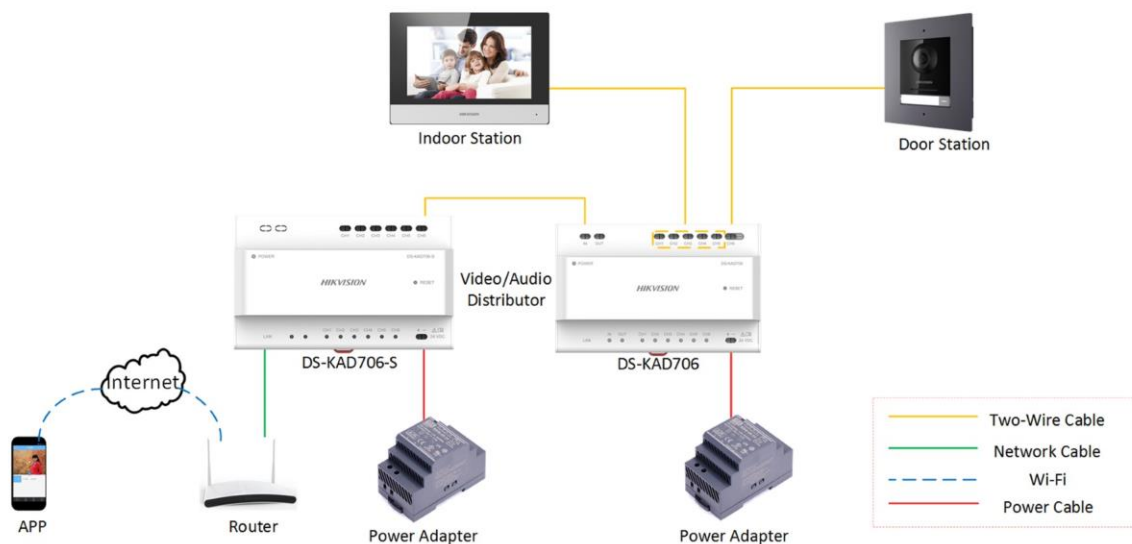

DS-KH6320-WTE2(-W) Indoor Station

Key Feature

- Two-pin wire for power supply and network access
- UI V2.0: User friendly design
- 7-inch colorful touch screen with resolution 1024 × 600
- 2-ch transmission plan
- Stores messages and captured pictures in the TF card
- Remote unlocking via the client software or the mobile client
- Views live videos of door stations and linked cameras
- Supports wireless network

Specification

Model	DS-KH6320-WTE2(-W)	
System	Processor basic frequency	1 G
	Memory	128 MB
	Flash	16 MB (32 MB hardware compatibility)
	Operation system	Embedded Linux operation system
Display	Display screen	7-inch TFT LCD
	Display resolution	1024 × 600
	Operation method	Capacitive touch
Audio	Audio Input	Build-in omnidirectional microphone
	Audio output	Built-in loudspeaker
	Volume	Local or software control

Model		DS-KH6320-WTE2
	Audio compression standard	G.711 U
	Audio compression rate	64 Kbps
	Audio quality	Noise suppression and echo cancellation
Network	Wired network	BroadR-Reach
	Wireless network	Wi-Fi 802.11b/g/n
	Protocol	TCP/IP, SIP, RTSP
Interface	Network interface	Two-wire interface
	RS-485	1
	Alarm input	8 zones alarm input
	Relay output	2
	TF card	Support, Max. 32 GB
	Power interface	Two-wire interface
Extended Application	Mobile client	Support
	Indoor call elevator	Support
	IPC	Support
General	Power supply mode	Two-wire
	Power consumption	≤ 6 W
	Working temperature	-10 °C to 50 °C (-14 °F to 122 °F)
	Working humidity	0% to 90%
	Dimensions (W × H × D)	200 mm × 140 mm × 15.1 mm (7.87" × 5.51" × 0.59")

Typical Application

Available Model

DS-KH6320-WTE2(-W)

Physical Interface

No.	Description
1	Display Screen
2	Microphone
3	Alarm Terminal
4	Power Interface
5	Loudspeaker
6	Network Interface and Power Supply